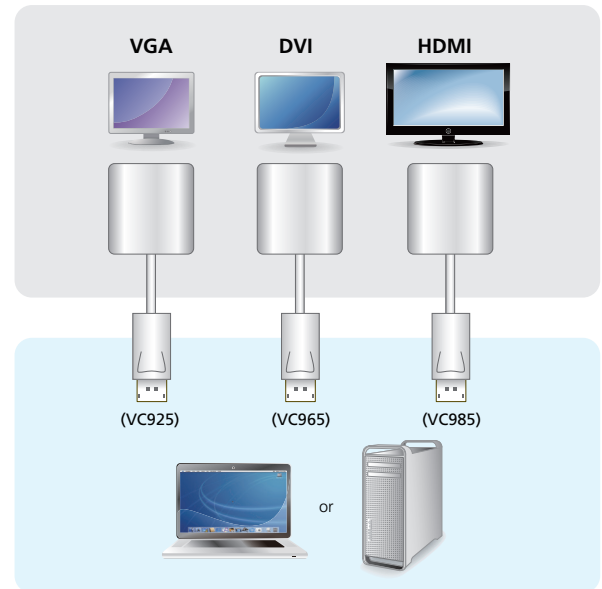

VC925 / VC965 / VC985

DisplayPort to VGA/DVI/HDMI Adapter

- The VC925/VC965/VC985 are DisplayPort to VGA/DVI/HDMI adapters, allowing you to connect your device's DisplayPort output to the VGA/DVI/HDMI input of a TV or other display.

(VC925)

(VC965)

(VC985)

 1920 x 1200
1080p

 OS Support
Win, Mac

Features

- Supports VGA, SVGA, XGA, SXGA, UXGA and resolutions up to 1920x1200 (PC) / 1080p (HDTV)
- Audio Supported (VC985 Only)
- No software or driver installation required

Specifications

Function	VC925	VC965	VC985
Video Input			
Interface	1 x DisplayPort Male (White)	1 x DisplayPort Male (White)	1 x DisplayPort Male (White)
Video Output			
Interface	1 x HDB-15 Female (Blue)	1 x DVI-I* Female (White) *Only support digital signal transmission	1 x HDMI Type A Female (Black)
Video			
Max. Pixel Clock	165 MHz	165 MHz	165MHz
Max. Resolution	1920 x 1200 @60Hz(PC); 1080p(HDTV)	1920 x 1080 @60Hz	1920 x 1080 @60Hz
Compliance	DP 1.1a	DP 1.1a, DVI 1.1	DP 1.1a
Audio			
Output	NA	NA	1 x HDMI Type A Female (Black)
Environmental			
Operating Temperature	0 - 50 °C		
Storage Temperature	-20-60 °C		
Humidity	0 - 80% RH, Non-Condensing		
Physical Properties			
Housing	Plastic	Plastic	Plastic
Weight	0.04 kg	0.05 kg	0.04 kg
Dimensions (L x W x H)	20.00 x 4.50 x 1.50 cm	20.00 x 4.50 x 1.50 cm	20.00 x 4.50 x 1.50 cm